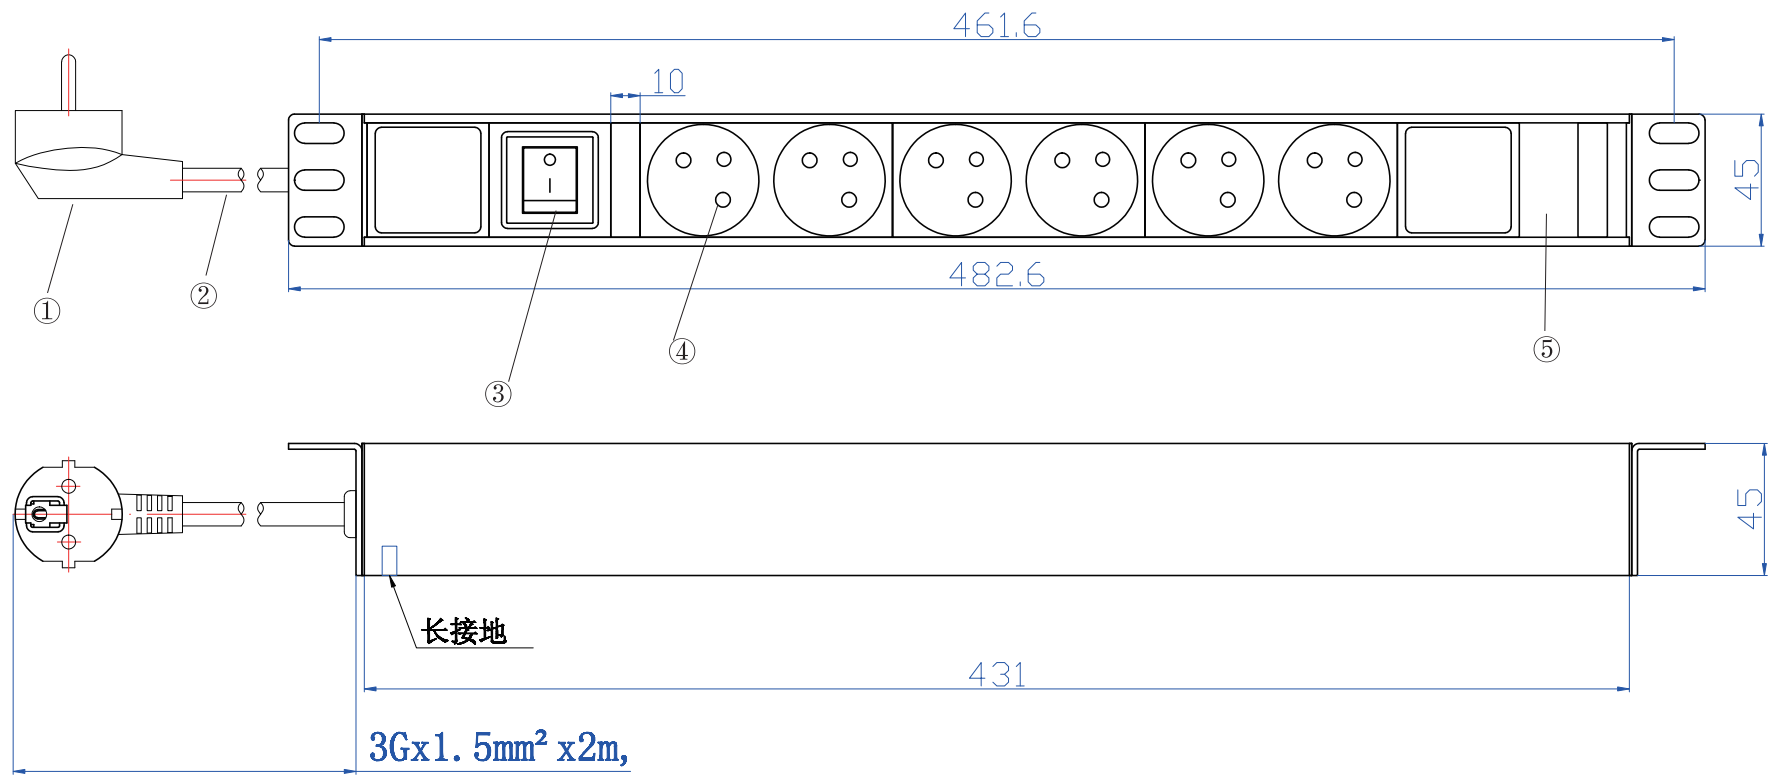

FRENCH PDU TYPE

6 Socket strips 1U

Features

- Outlets: 6
- Power input style: left-end single input
- Bracket installation style: frontal
- 1U Compact space saving size
- Cable plug: IEC60906
- Control functions: with switch
- Protection functions: Overload Protection
- Shell color & material: black aluminum
- Relative humidity: 10 - 90%

Packaging

Specifications

- Outlets: 6
- Cable specification: standard 3 m (10 ft.) power cord
- Electrical rating: 125 V AC
- Maximum load current: 15 A

Packaging Image

REV.	Description	Date
A		
B		10-2017

⑤	1V-Sock Pdu
④	French Power Socket 6
③	Swith on/off
②	VDE 3*0.75 Power Cu
①	German plug -Schuko plug
No.	Specifications
	Bom List

Item Number	N139-PDU-FR6S-BA			Drawer	Cheryl Cao
Description				Checked	Frank Su
Material	A	Scale	1:1	Approved	Frank Su
		Unit	MM		
Customer:					
Remark	ROHS Compliant				