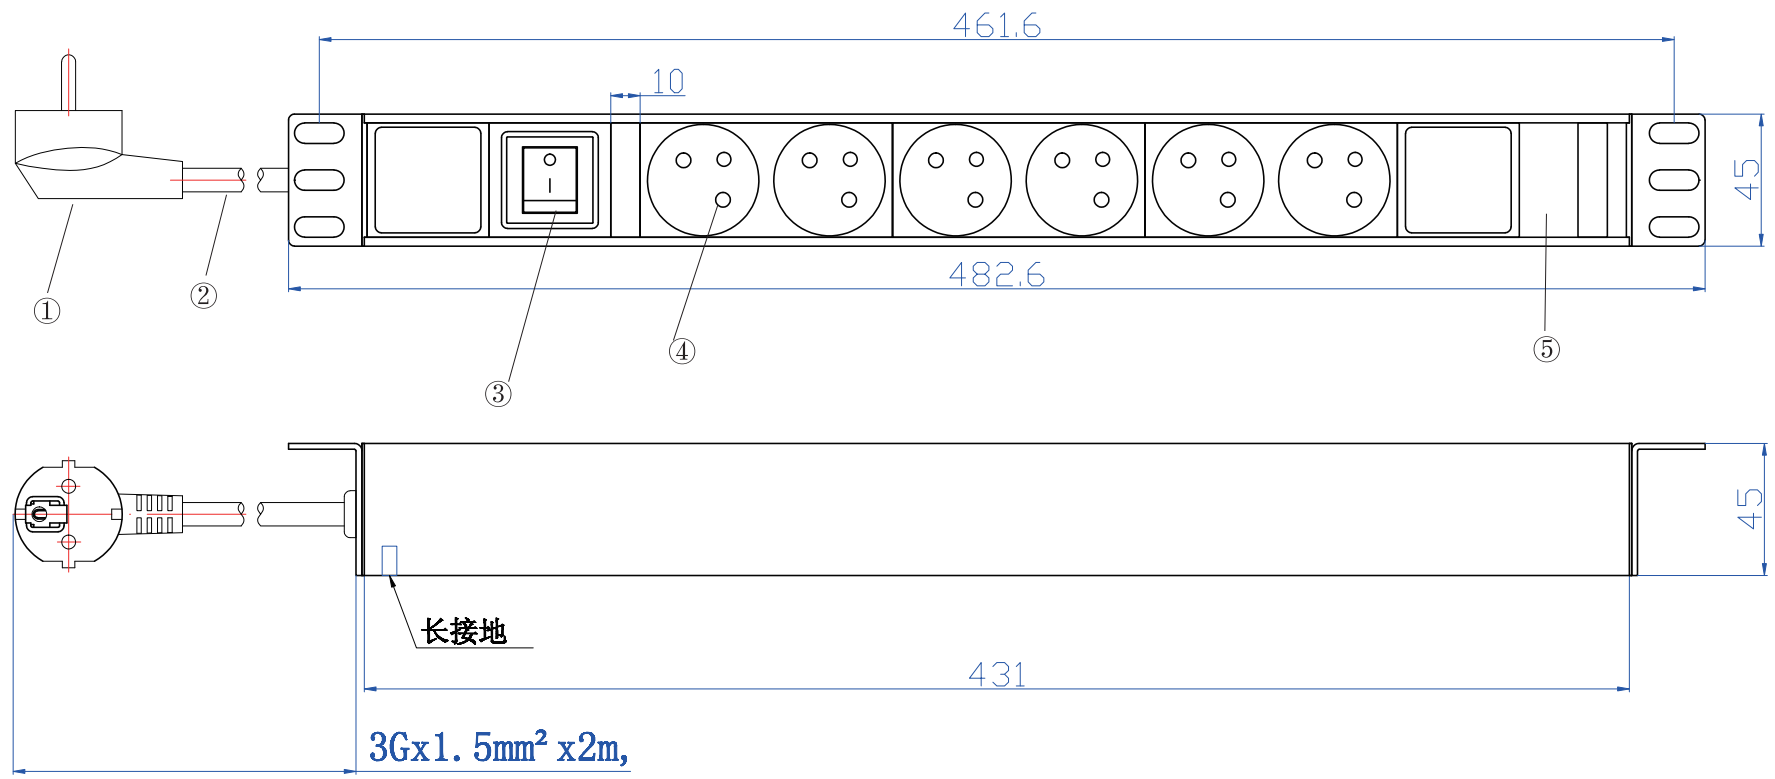

FRENCH PDU TYPE

9 Socket strips 1U

Features

- Outlets: 9
- Power input style: left-end single input
- Bracket installation style: frontal
- 1U Compact space saving size
- Cable plug: IEC60906
- Control functions: with switch
- Protection functions: Overload Protection
- Shell color & material: black aluminum
- Relative humidity: 10 - 90%

Packaging

Specifications

- Outlets: 9
- Cable specification: standard 3 m (10 ft.) power cord
- Electrical rating: 125 V AC
- Maximum load current: 15 A

Packaging Image

REV.	Description	Date
A		
B		10-2017

⑤	1V-Sock Pdu
④	French Power Socket 6
③	Swith on/off
②	VDE 3*0.75 Power Cu
①	German plug -Schuko plug
No.	Specifications
	Bom List

Item Number	LC-N139-PDU-FR9S-BA			Drawer	Ceryl Cao
Description				Checked	Frank Su
Material	A	Scale	1:1	Approved	Frank Su
		Unit	MM		
Customer:					
Remark	ROHS Compliant				